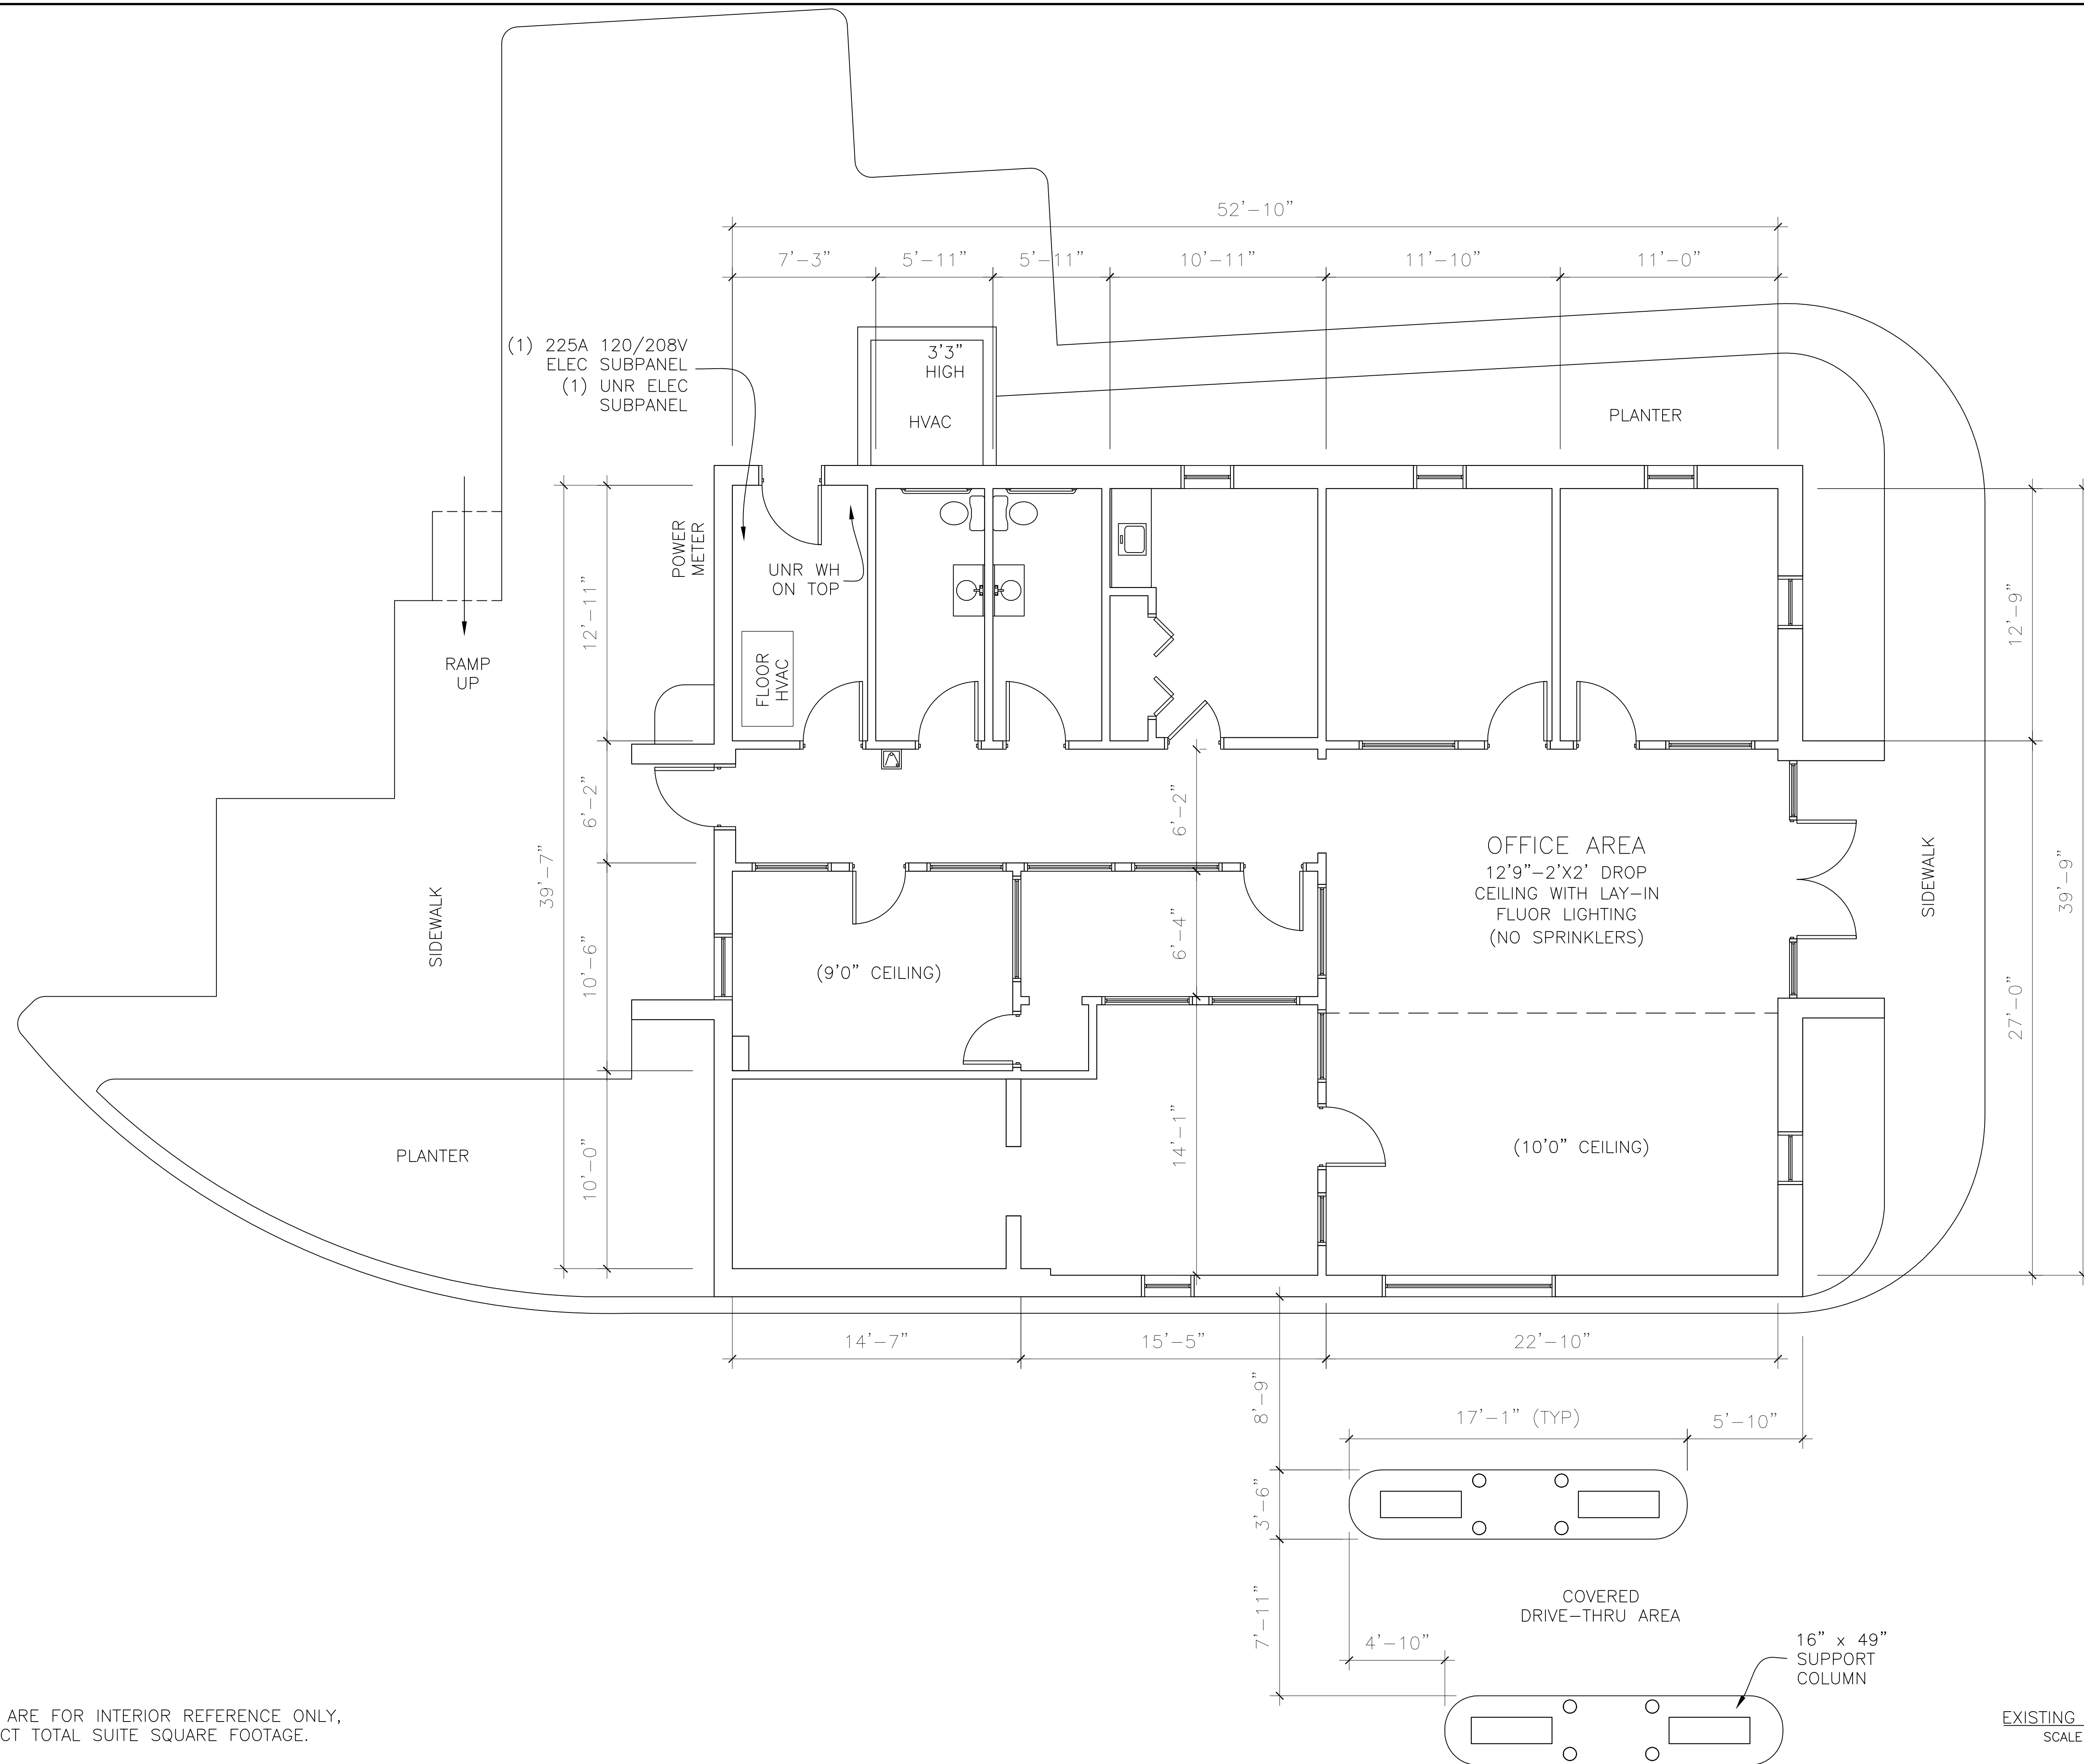

SUITE 9219  
 9219 TWO NOTCH RD  
 COLUMBIA, SC  
 29223

DETAIL:

**AS-BUILT  
 LAYOUT**

DATE DRAWN:

MAY 12, 2008

SCALE:

AS SHOWN

JOB NO:

SHEET:

**A-1**

1 OF SHEETS 1

NOTE: DIMENSIONS ARE FOR INTERIOR REFERENCE ONLY,  
 AND DO NOT REFLECT TOTAL SUITE SQUARE FOOTAGE.

EXISTING FLOOR PLAN:  
 SCALE: 1/4" = 1'-0"