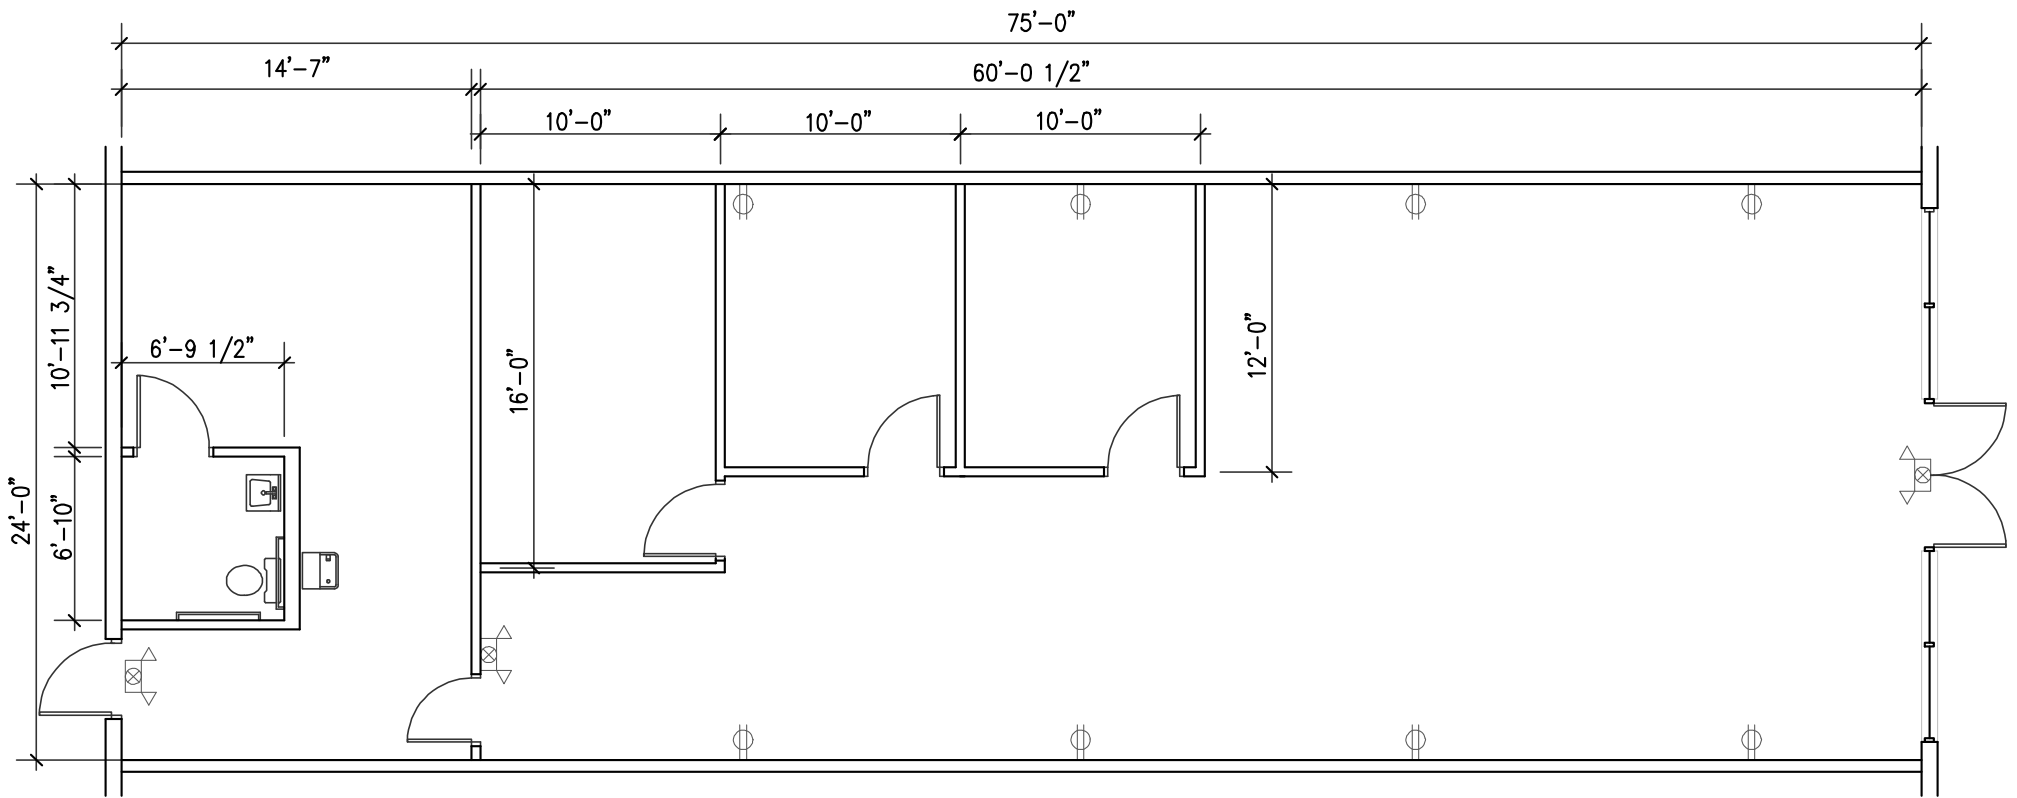

EXISTING FLOOR PLAN

SUITE M
 GWINNETT HORIZONS SHOPPING CENTER
 JANUARY 21, 2019

EXISTING REFLECTED CEILING PLAN

SUITE M
 GWINNETT HORIZONS SHOPPING CENTER
 JANUARY 21, 2019

PROPOSED FLOOR PLAN

SUITE M
 GWINNETT HORIZONS SHOPPING CENTER
 JANUARY 21, 2019

PROPOSED REFLECTED CEILING PLAN

SUITE M
 GWINNETT HORIZONS SHOPPING CENTER
 JANUARY 21, 2019