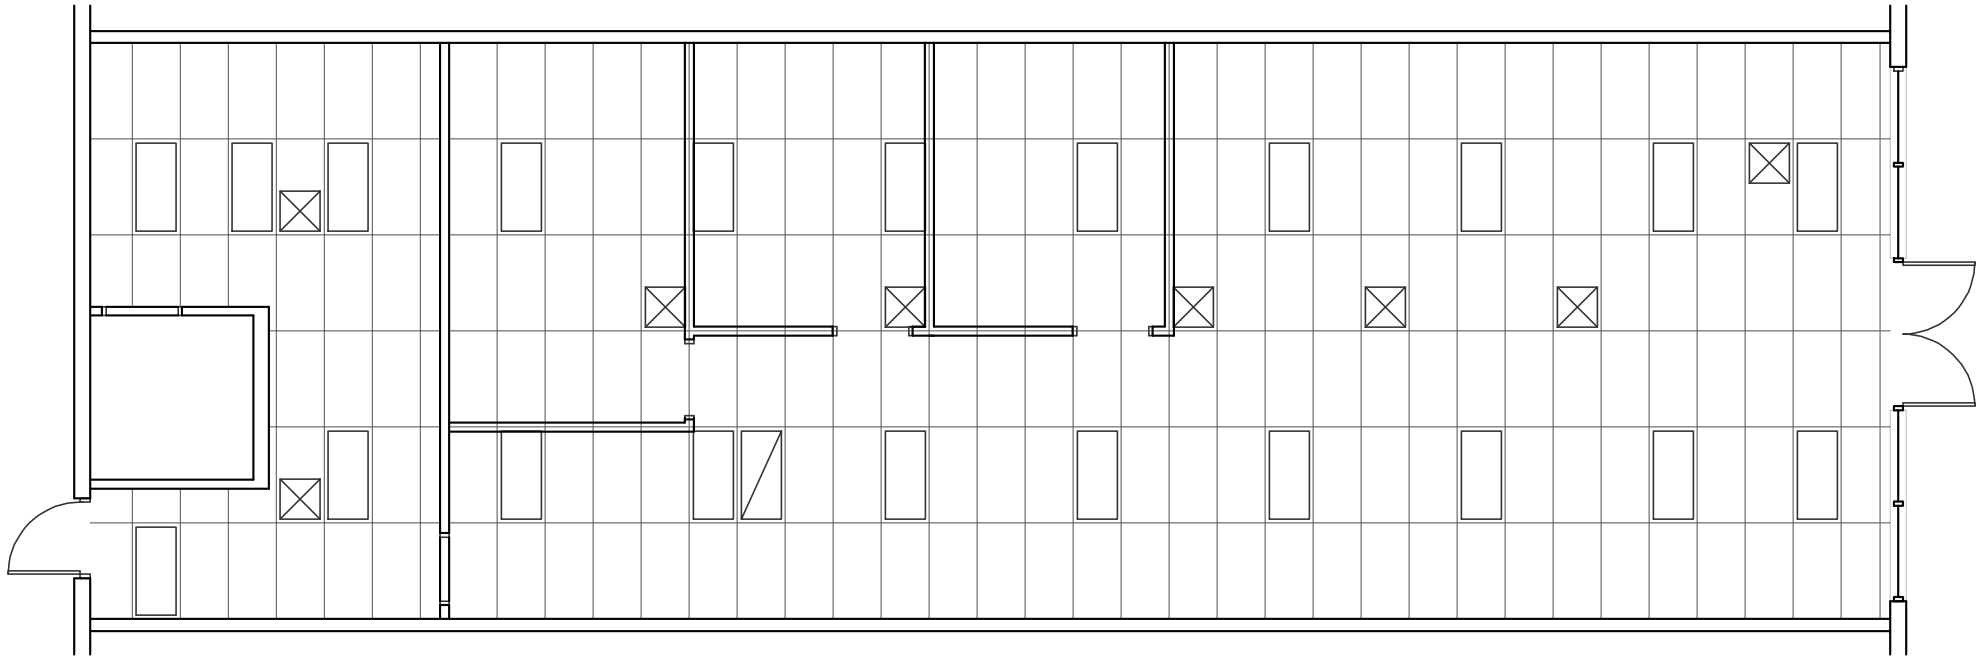

EXISTING FLOOR PLAN

SUITE M
 GWINNETT HORIZONS SHOPPING CENTER
 JANUARY 21, 2019

EXISTING REFLECTED CEILING PLAN

SUITE M
 GWINNETT HORIZONS SHOPPING CENTER
 JANUARY 21, 2019

PROPOSED FLOOR PLAN

SUITE M
 GWINNETT HORIZONS SHOPPING CENTER
 JANUARY 21, 2019

PROPOSED REFLECTED CEILING PLAN

SUITE M
 GWINNETT HORIZONS SHOPPING CENTER
 JANUARY 21, 2019