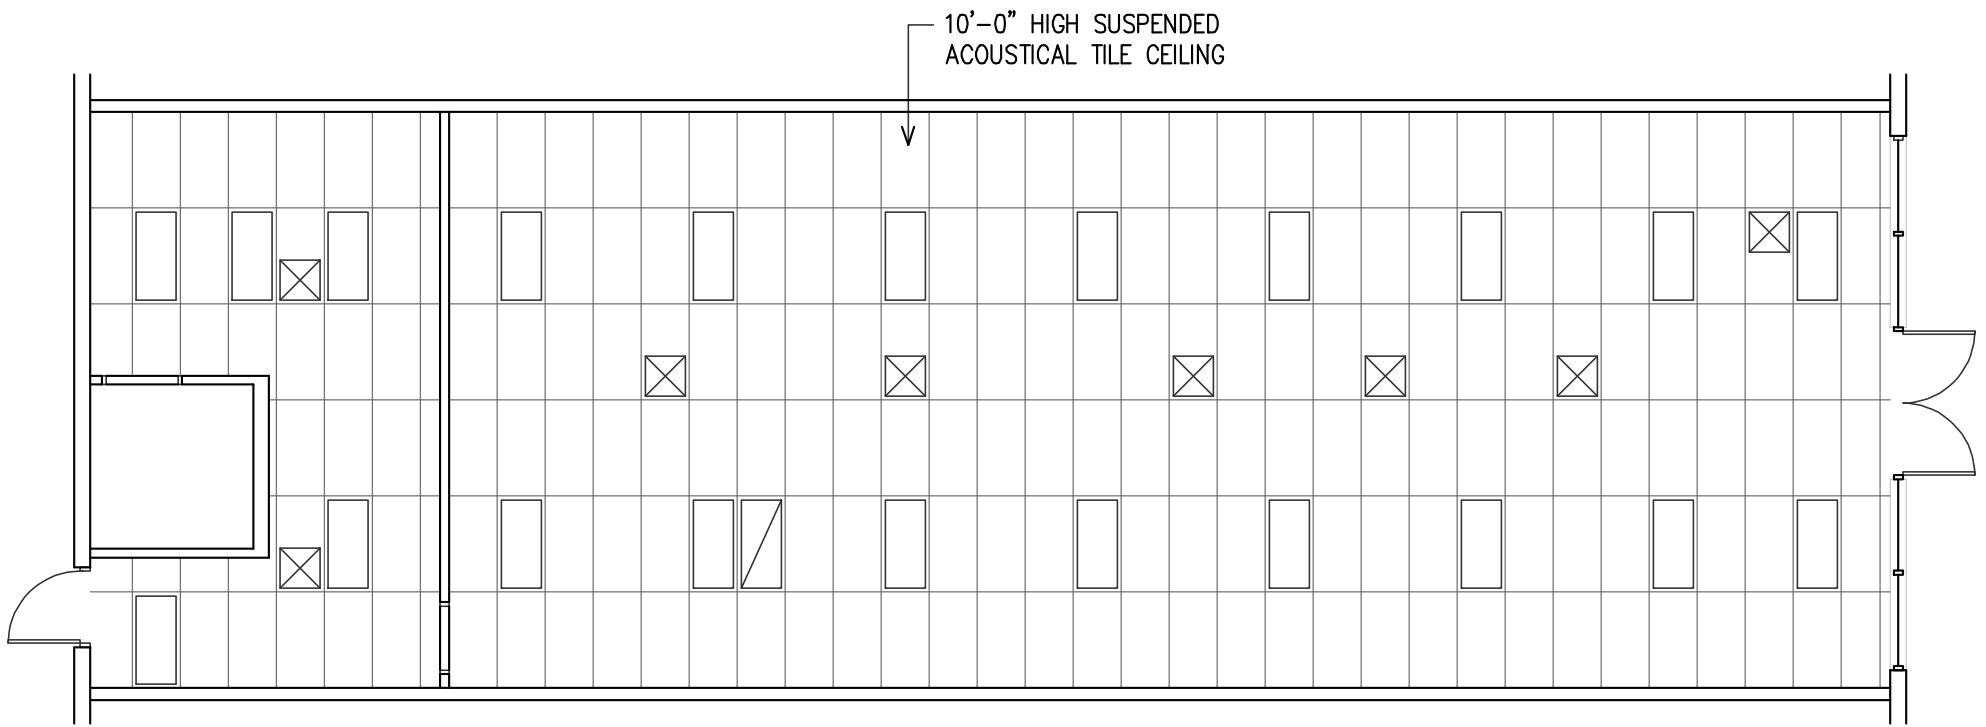

EXISTING FLOOR PLAN

SUITE M
 GWINNETT HORIZONS SHOPPING CENTER
 JANUARY 21, 2019

EXISTING REFLECTED CEILING PLAN

SUITE M
 GWINNETT HORIZONS SHOPPING CENTER
 JANUARY 21, 2019

PROPOSED FLOOR PLAN

SUITE M
 GWINNETT HORIZONS SHOPPING CENTER
 JANUARY 21, 2019

PROPOSED REFLECTED CEILING PLAN

SUITE M
 GWINNETT HORIZONS SHOPPING CENTER
 JANUARY 21, 2019