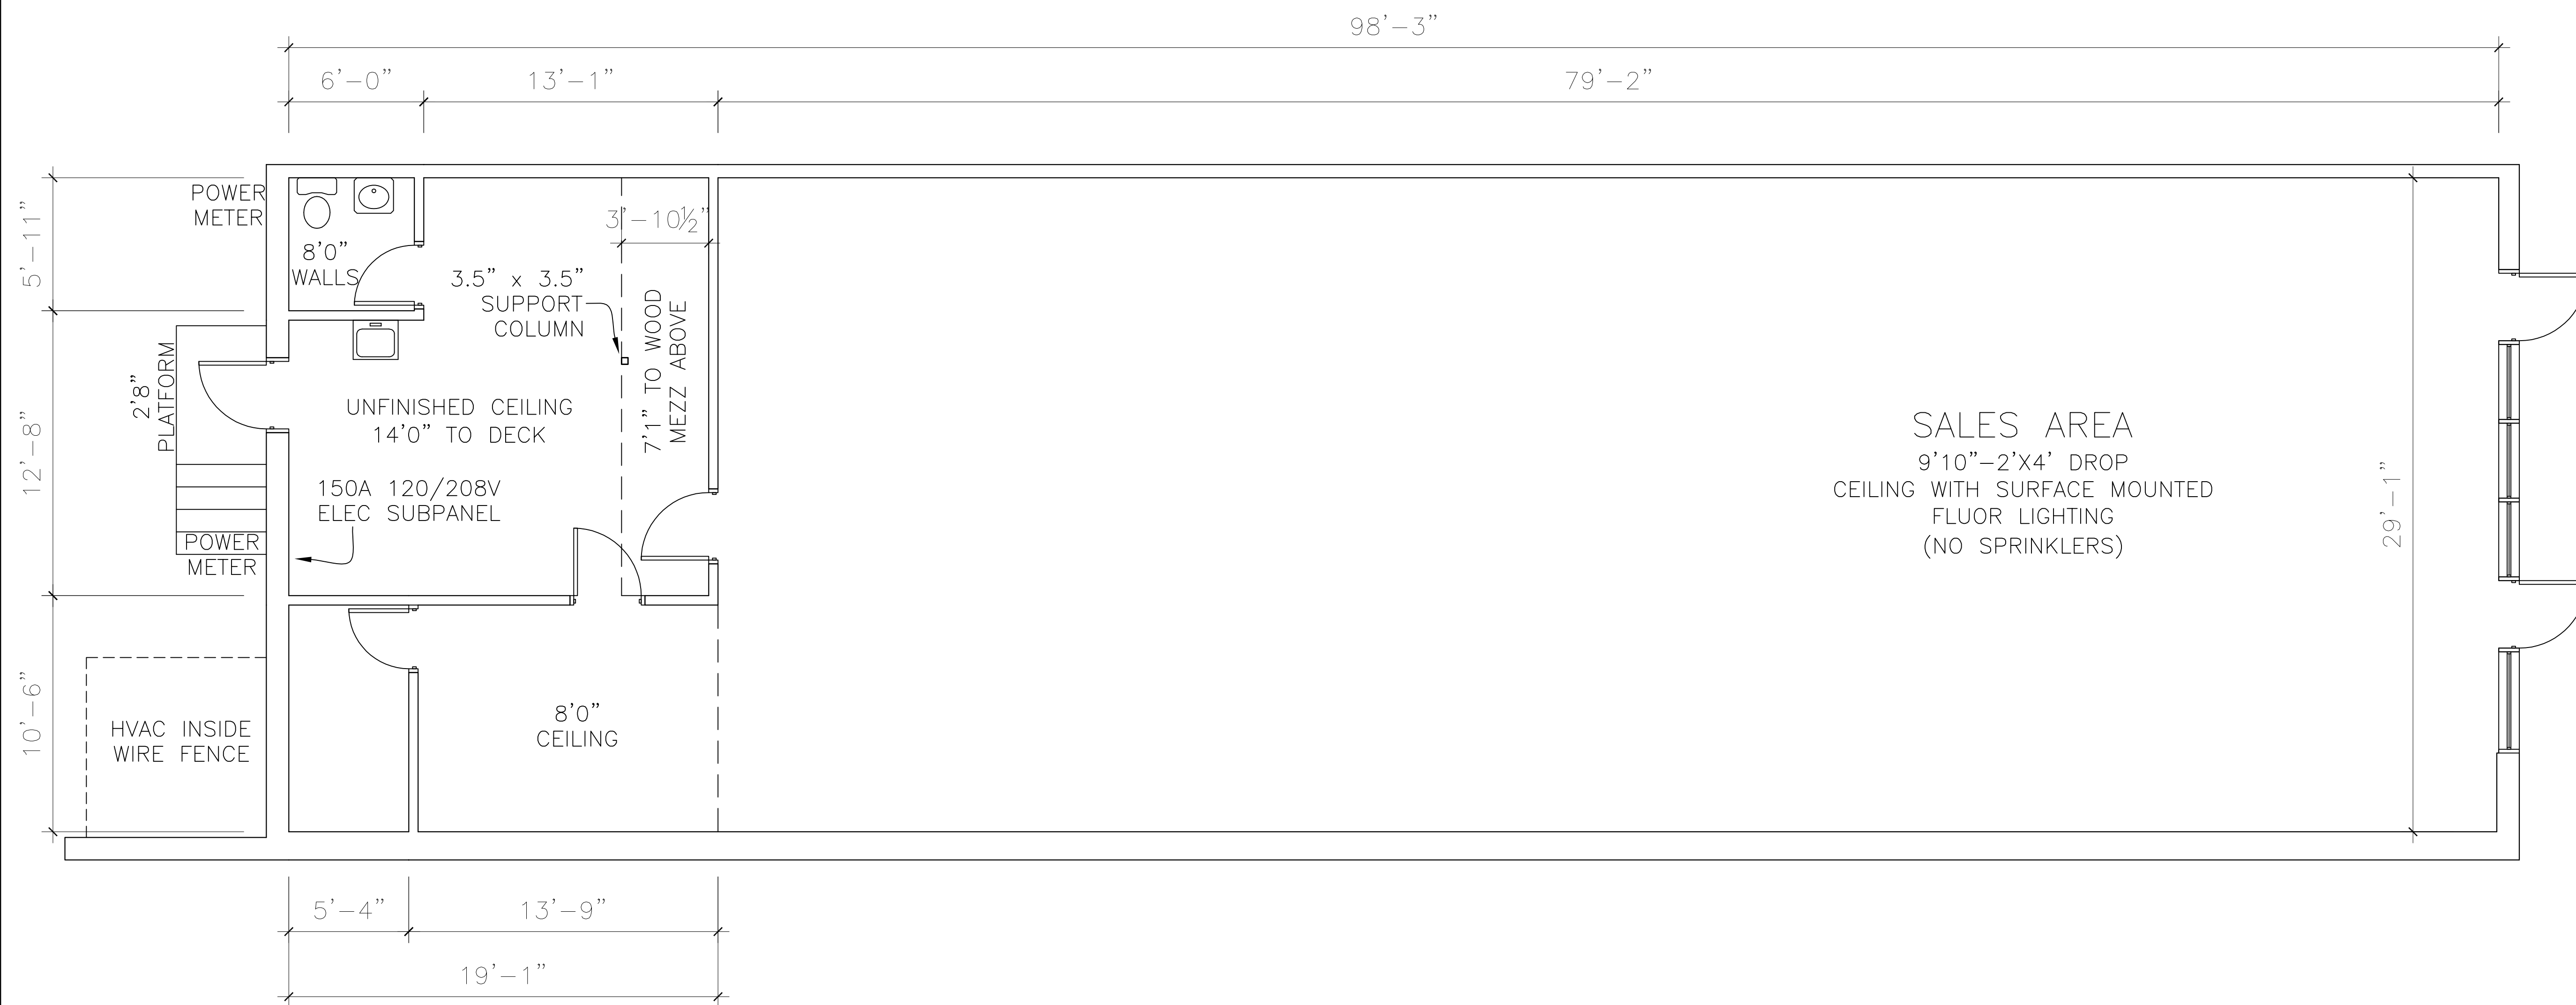

SUITE 40
 9221 TWO NOTCH RD
 COLUMBIA, SC
 29223

DETAIL:

**AS-BUILT
 LAYOUT**

DATE DRAWN:

MAY 13, 2008

SCALE:

AS SHOWN

JOB NO:

SHEET:

A-1

1 OF SHEETS 1

EXISTING FLOOR PLAN:
 SCALE: 1/4" = 1'-0"

NOTE: DIMENSIONS ARE FOR INTERIOR REFERENCE ONLY,
 AND DO NOT REFLECT TOTAL SUITE SQUARE FOOTAGE.